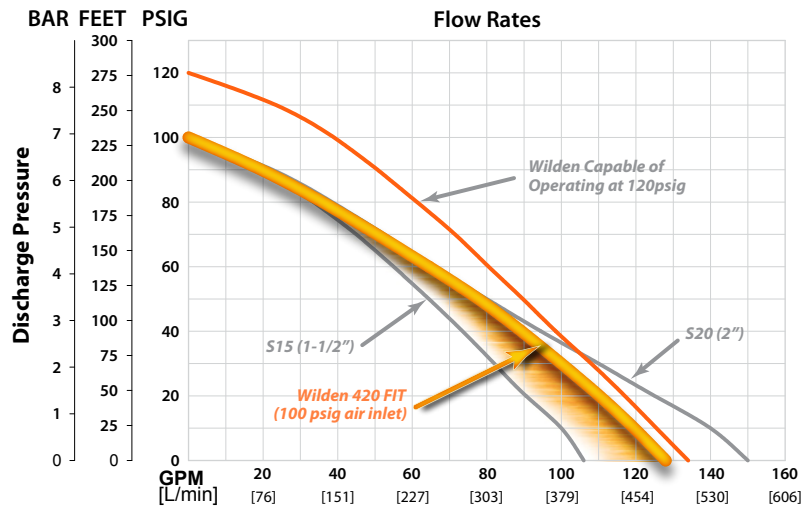

FIT | The Best Performing AODD Pumps in the World

With superior flow rates, the Wilden® FIT metal pump can be used in place of some of the larger competitor AODD pumps. This can reduce initial purchase price, cost of primary wear parts, and lower accumulating energy costs substantially.

Wilden 38 mm (1-1/2") FIT Outperforms the 38 mm (1-1/2") & 51 mm (2") Sandpiper Over Majority of Curve

Direct replacement for the following and does not require any re-piping.

WILDEN FIT MODEL	DIRECTLY REPLACES
PS/PX420	PS/PX4
PS/PX430	PS/PX400
PS/PX820	PS/PX 8 ARO PD20 Warren Rupp S20 Versa-Matic E2
PS/PX830	PS/PX800
PS/PX1520	PS/PX15 ARO PD30 Warren Rupp S30 Versa-Matic E3
PS/PX1530	PS/PX1500

ARO® is a registered trademark of Ingersoll Rand®
Versa-Matic® is a registered trademark of Warren Rupp®, Inc.
Warren Rupp®, Inc. is registered trademark of IDEX® Corporation

NO RE-PIPING!

WILDEN®

PSG

22069 Van Buren Street, Grand Terrace, CA 92313-5651

P: +1 (909) 422-1730 • F: +1 (909) 783-3440

wildenpump.com

Authorized PSG® Partner: