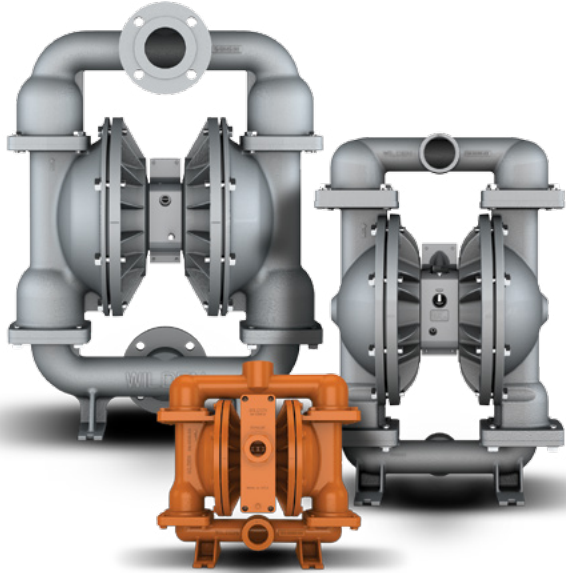

FIT | The Best Performing AODD Pumps in the World

With superior flow rates, the Wilden® FIT metal pump can be used in place of some of the larger competitor AODD pumps. This can reduce initial purchase price, cost of primary wear parts, and lower accumulating energy costs substantially.

Wilden 38 mm (1-1/2") FIT Outperforms the 38 mm (1-1/2") & 51 mm (2") Sandpiper Over Majority of Curve

Direct replacement for the following and does not require any re-piping.

WILDEN FIT MODEL	DIRECTLY REPLACES
PS/PX420	PS/PX4
PS/PX430	PS/PX400
PS/PX820	PS/PX 8 ARO PD20 Warren Rupp S20 Versa-Matic E2
PS/PX830	PS/PX800
PS/PX1520	PS/PX15 ARO PD30 Warren Rupp S30 Versa-Matic E3
PS/PX1530	PS/PX1500

ARO® is a registered trademark of Ingersoll Rand®
Versa-Matic® is a registered trademark of Warren Rupp®, Inc.
Warren Rupp®, Inc. is registered trademark of IDEX® Corporation

NO RE-PIPING!

WILDEN®

PSG

22069 Van Buren Street, Grand Terrace, CA 92313-5651

P: +1 (909) 422-1730 • F: +1 (909) 783-3440

wildenpump.com

Authorized PSG® Partner: