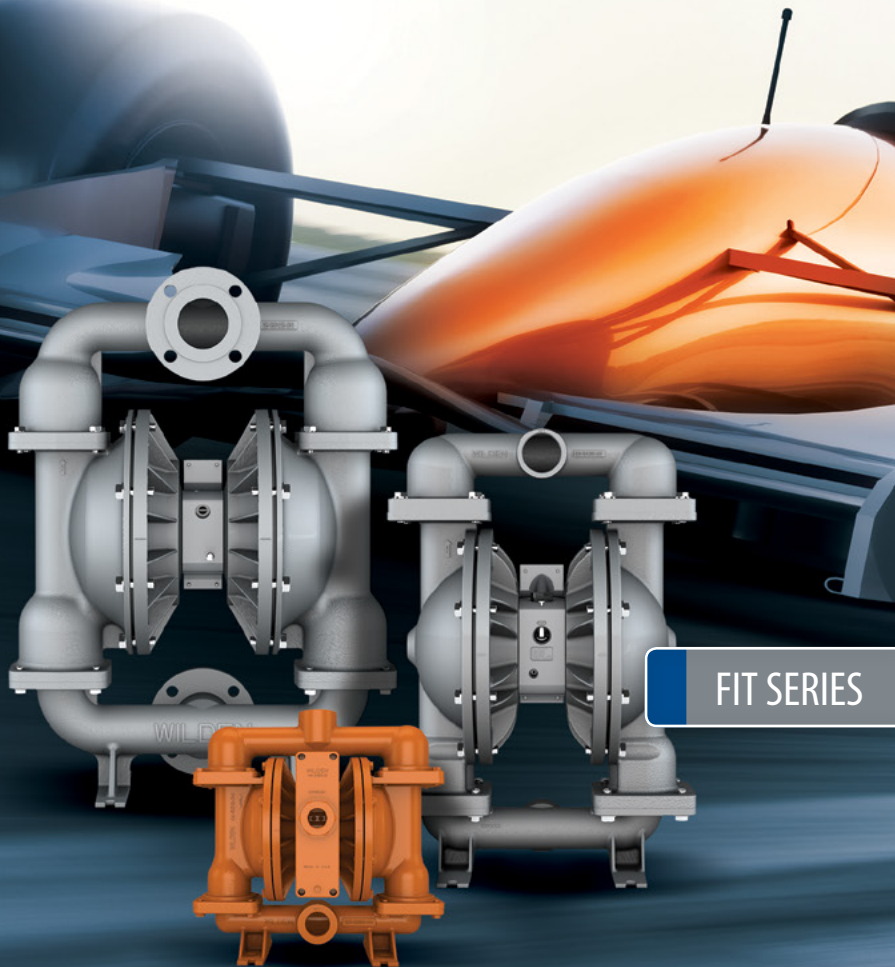

# For Higher Performance, Make It FIT.

FIT SERIES

## WILDEN®

UP TO  
**37%**  
HIGHER  
FLOW  
RATES

UP TO  
**50%**  
HIGHER  
FLOW  
RATES

### SUPERIOR PERFORMANCE

The Wilden® FIT metal pump sets the new standard for pump performance. This pump provides superior flow rates, is easy to maintain, and increases plant profitability beyond any other air-operated double-diaphragm (AODD) pump on the market.

### NO RE-PIPING

The FIT pump is a direct replacement for Wilden pumps in the field and many competitors.