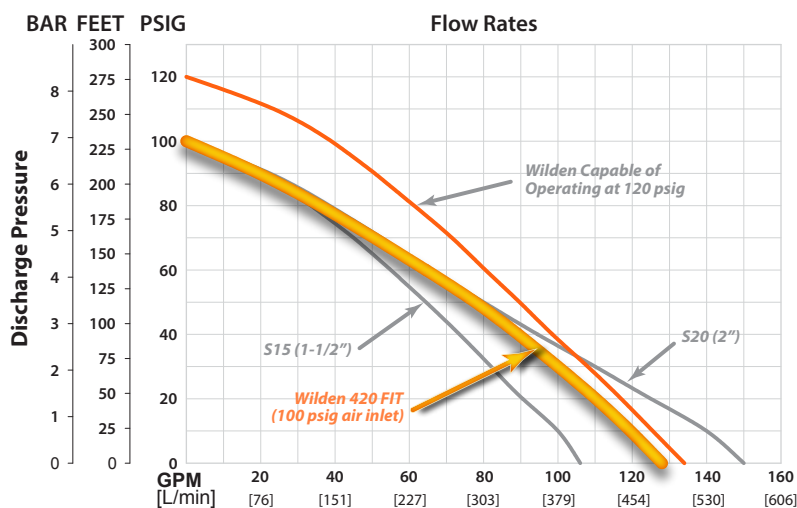

FIT | The Best Performing AODD Pump in the World

With superior flow rates, the Wilden FIT metal pump can be used in place of some of the larger competitor AODD pumps. This can reduce initial purchase price, cost of primary wear parts and lower accumulating energy costs substantially.

Wilden 38 mm (1-1/2") FIT Outperforms the 38 mm (1-1/2") & 51 mm (2") SANDPIPER Over Majority of Curve

Direct replacement for the following and does not require any repiping.

WILDEN FIT MODEL	DIRECTLY REPLACES
PS/PX420	PS/PX4
PS/PX430	PS/PX400
PS/PX820	PS/PX 8 ARO PD20 Warren Rupp S20 Versa-Matic E2
PS/PX830	PS/PX800
PS/PX1520	PS/PX15 ARO PD30 Warren Rupp S30 Versa-Matic E3
PS/PX1530	PS/PX1500

Wilden FIT in Ductile Iron is only available with the Pro-Flo® SHIFT Air Distribution System
ARO® is a registered trademark of Ingersoll Rand®
Versa-Matic® is a registered trademark of Warren Rupp®, Inc.
SANDPIPER®, a Warren Rupp, Inc. brand
Warren Rupp®, Inc. is registered trademark of IDEX® Corporation

NO REPILING!

Authorized PSG® Partner:

WILDEN®

PSG

22069 Van Buren Street, Grand Terrace, CA 92313-5651

P: +1 (909) 422-1730 • F: +1 (909) 783-3440

wildenpump.com