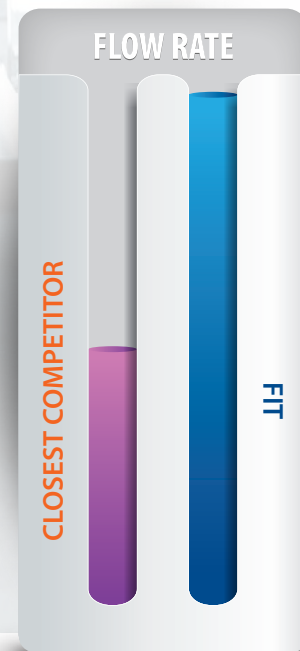

FAST. FLOW. FIT.

Now available in Ductile Iron

WILDEN®

UP TO **50%**
HIGHER
FLOW RATES

SUPERIOR PERFORMANCE

The Wilden® FIT metal pump sets the new standard for pump performance. This pump provides superior flow rates, is easy to maintain, and increases plant profitability beyond any other air-operated double-diaphragm (AODD) pump on the market.

NO REPIPING

The FIT pump is a direct replacement for Wilden pumps in the field and many competitors.

REDUCE DOWNTIME

The FIT has the fewest fasteners compared to other pumps and a single socket design to reduce downtime making it easy to assemble/disassemble.

Contact your authorized Wilden distributor today!

Features & Benefits:

- Ductile Iron available with the Pro-Flo® SHIFT Air Distribution System
- Sizes available: 38 mm (1-1/2"), 51 mm (2"), and 76 mm (3")
- Also available in aluminum and stainless steel with Pro-Flo SHIFT® and Pro-Flo X™ Air Distribution Systems

Where Innovation Flows

FIT | The Best Performing AODD Pump in the World

With superior flow rates, the Wilden FIT metal pump can be used in place of some of the larger competitor AODD pumps. This can reduce initial purchase price, cost of primary wear parts and lower accumulating energy costs substantially.