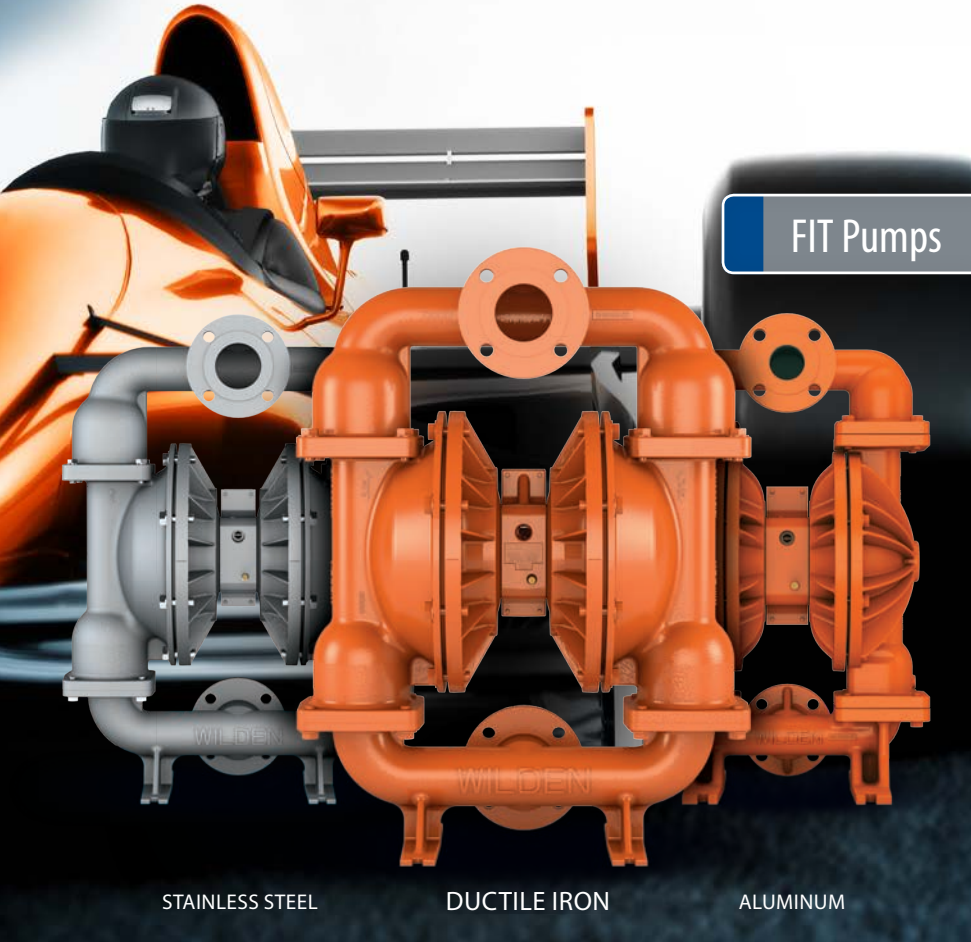

FAST. FLOW. FIT.

Now available in Ductile Iron

WILDEN®

UP TO **50%**
HIGHER
FLOW RATES

SUPERIOR PERFORMANCE

The Wilden® FIT metal pump sets the new standard for pump performance. This pump provides superior flow rates, is easy to maintain, and increases plant profitability beyond any other air-operated double-diaphragm (AODD) pump on the market.

NO REPIPING

The FIT pump is a direct replacement for Wilden pumps in the field and many competitors.

REDUCE DOWNTIME

The FIT has the fewest fasteners compared to other pumps and a single socket design to reduce downtime making it easy to assemble/disassemble.

Contact your authorized Wilden distributor today!

Features & Benefits:

- Ductile Iron available with the Pro-Flo® SHIFT Air Distribution System
- Sizes available: 38 mm (1-1/2"), 51 mm (2"), and 76 mm (3")
- Also available in aluminum and stainless steel with Pro-Flo SHIFT® and Pro-Flo X™ Air Distribution Systems

Where Innovation Flows

FIT | The Best Performing AODD Pump in the World

With superior flow rates, the Wilden FIT metal pump can be used in place of some of the larger competitor AODD pumps. This can reduce initial purchase price, cost of primary wear parts and lower accumulating energy costs substantially.