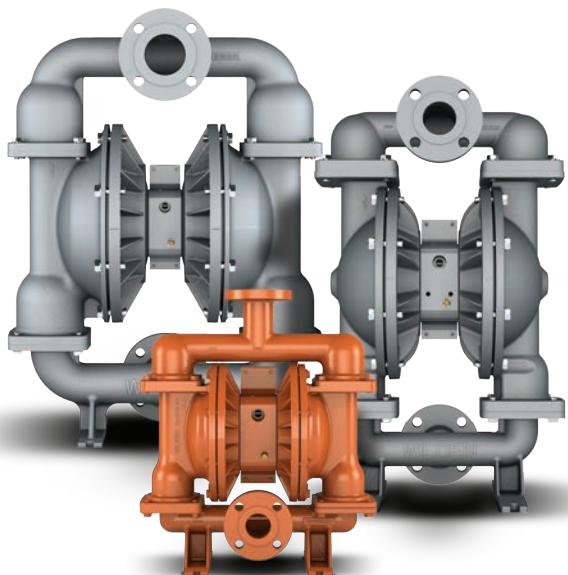

FIT | The Best Performing AODD Pump in the World

With superior flow rates, the Wilden FIT metal pump can be used in place of some of the larger competitor AODD pumps. This can reduce initial purchase price, cost of primary wear parts and lower accumulating energy costs substantially.

Wilden 38 mm (1-1/2") FIT Outperforms the 38 mm (1-1/2") & 51 mm (2") SANDPIPER Over Majority of Curve

Direct replacement for the following and does not require any repiping.

WILDEN FIT MODEL	DIRECTLY REPLACES
PS/PX420	PS/PX4
PS/PX430	PS/PX400
PS/PX820	PS/PX 8 ARO PD20 Warren Rupp S20 Versa-Matic E2
PS/PX830	PS/PX800
PS/PX1520	PS/PX15 ARO PD30 Warren Rupp S30 Versa-Matic E3
PS/PX1530	PS/PX1500

Wilden FIT in Ductile Iron is only available with the Pro-Flo® SHIFT Air Distribution System
ARO® is a registered trademark of Ingersoll Rand®
Versa-Matic® is a registered trademark of Warren Rupp®, Inc.
SANDPIPER®, a Warren Rupp, Inc. brand
Warren Rupp®, Inc. is registered trademark of IDEX® Corporation

NO REPILING!

Authorized PSG® Partner:

WILDEN®

PSG

22069 Van Buren Street, Grand Terrace, CA 92313-5651

P: +1 (909) 422-1730 • F: +1 (909) 783-3440

wildenpump.com